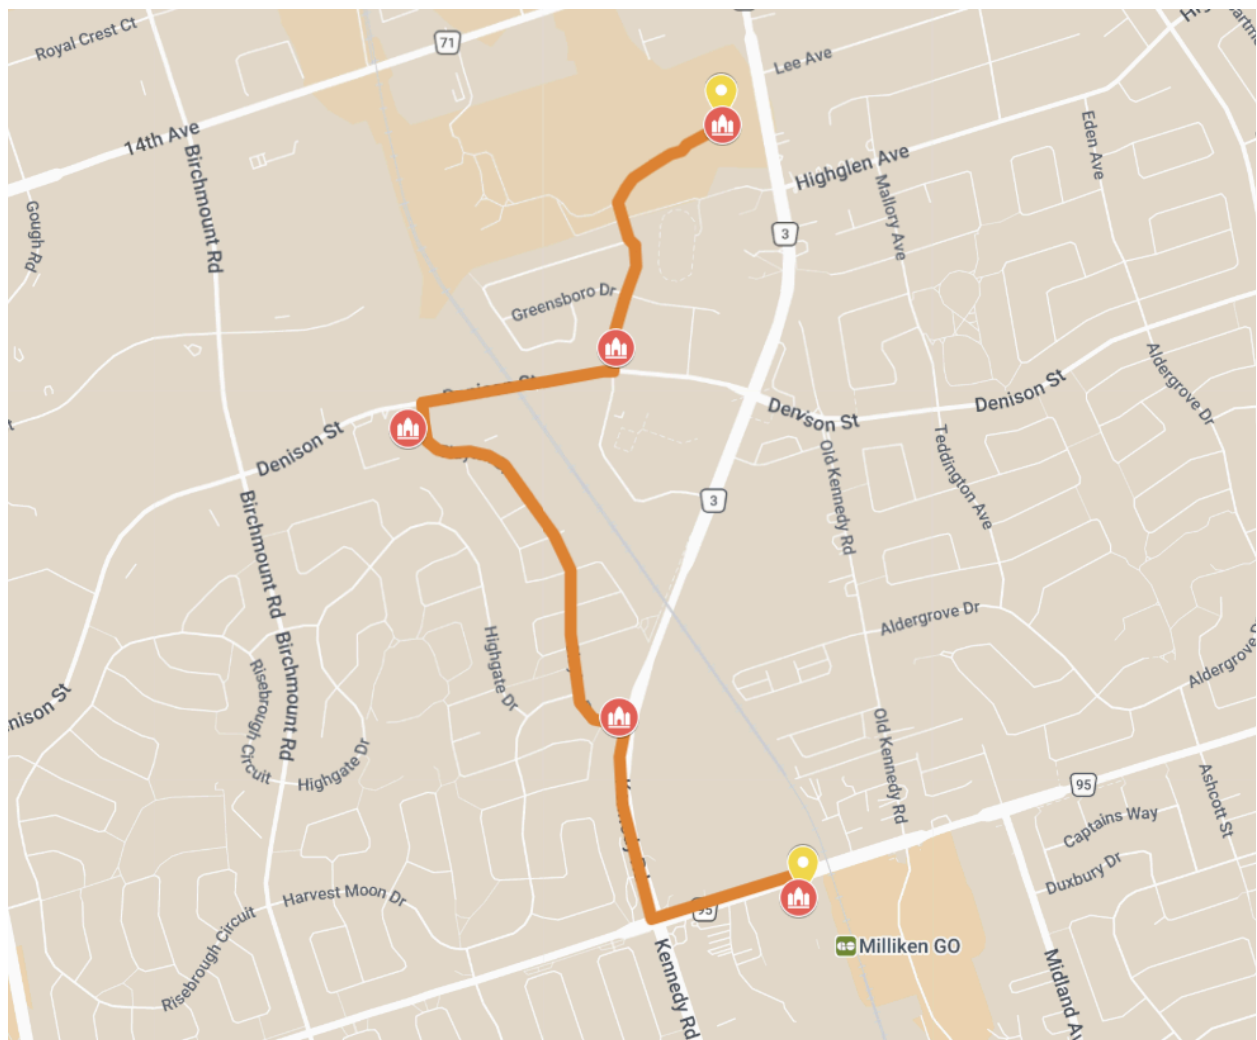

2 — Splendid China Mall to Milliken Mills Community Centre

Address: 4675 Steeles Ave E, Scarborough, ON M1V 4S4

Prayer Point: 3 Clayton Drive, Markham (Milliken Wesleyan Methodist Church) // 288 Clayton Drive, Markham (Toronto Ling Liang Church) // 77 Milliken Meadows Drive, Markham (Markham Christian Community Church)

Milliken Mills Community Centre

Address: 7600 Kennedy Rd, Markham, ON L3R 9S5

Distance: 2929 m