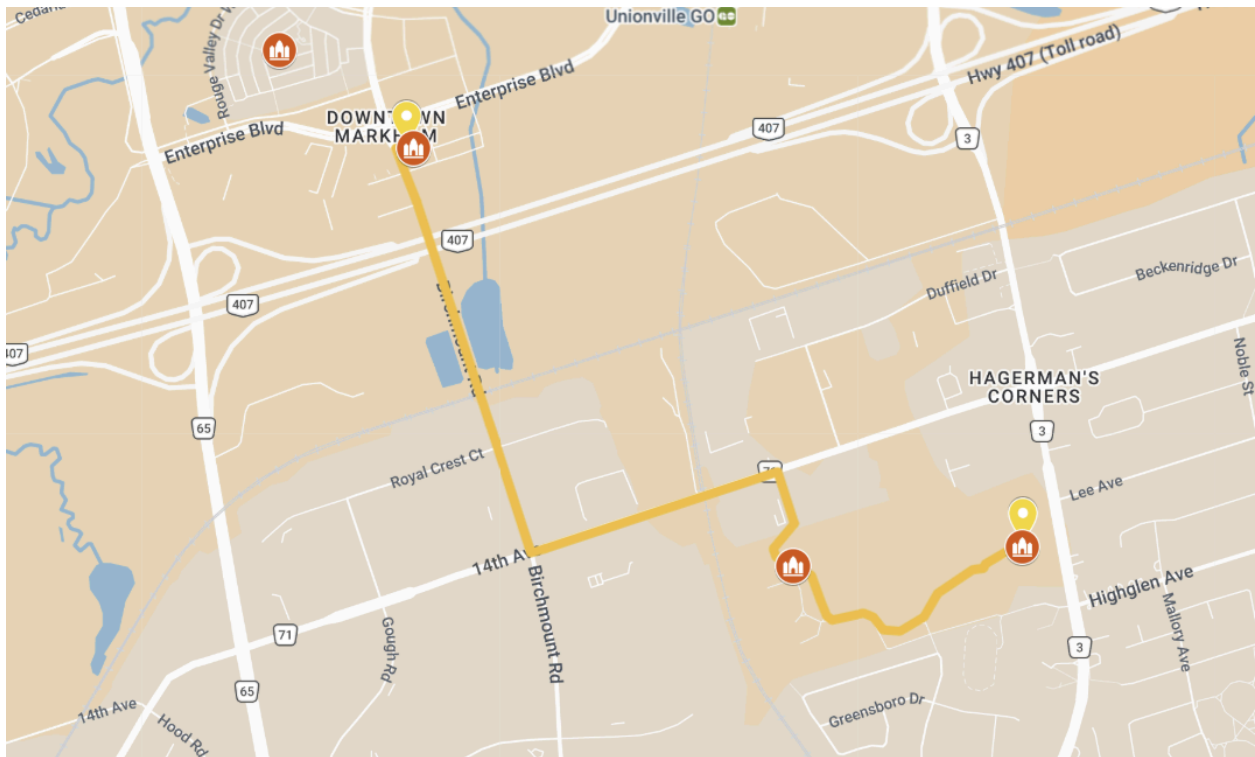

Splendid China Mall

Address: 4675 Steeles Ave E, Scarborough, ON M1V 4S4

Distance: 4247 m

2 — Splendid China Mall to Milliken Mills Community Centre

Address: 4675 Steeles Ave E, Scarborough, ON M1V 4S4

Prayer Point: 3 Clayton Drive, Markham (Milliken Wesleyan Methodist Church) // 288 Clayton Drive, Markham (Toronto Ling Liang Church) // 77 Milliken Meadows Drive, Markham (Markham Christian Community Church)

Milliken Mills Community Centre

Address: 7600 Kennedy Rd, Markham, ON L3R 9S5

Distance: 2929 m

3 — Milliken Mills Community Centre to Markham VIP Cinema

Address: 7600 Kennedy Rd, Markham, ON L3R 9S5

Prayer Point: 4375 14th Ave, Markham (Milliken Mills Park, near baseball diamond #5)

Markham VIP Cinema

Address: 179 Enterprise Blvd, Markham, ON L6G 0E7

Distance: 2754 m

6 - T&T Supermarket (Woodbine) (Sport Chek Parking Lot) to Canadian Tire (Shoppers Drug Mart Parking Lot)

Address: 9255 Woodbine Ave, Markham, ON L6C 1Y9

Prayer Point: 9580 Woodbine Ave, Markham (Markham Chinese Baptist Church) // 135 Moss Creek Blvd, Markham (Henry White Park, southwest corner of Lucio Ave and Willow Heights Blvd)

Canadian Tire (Shoppers Drug Mart Parking Lot)