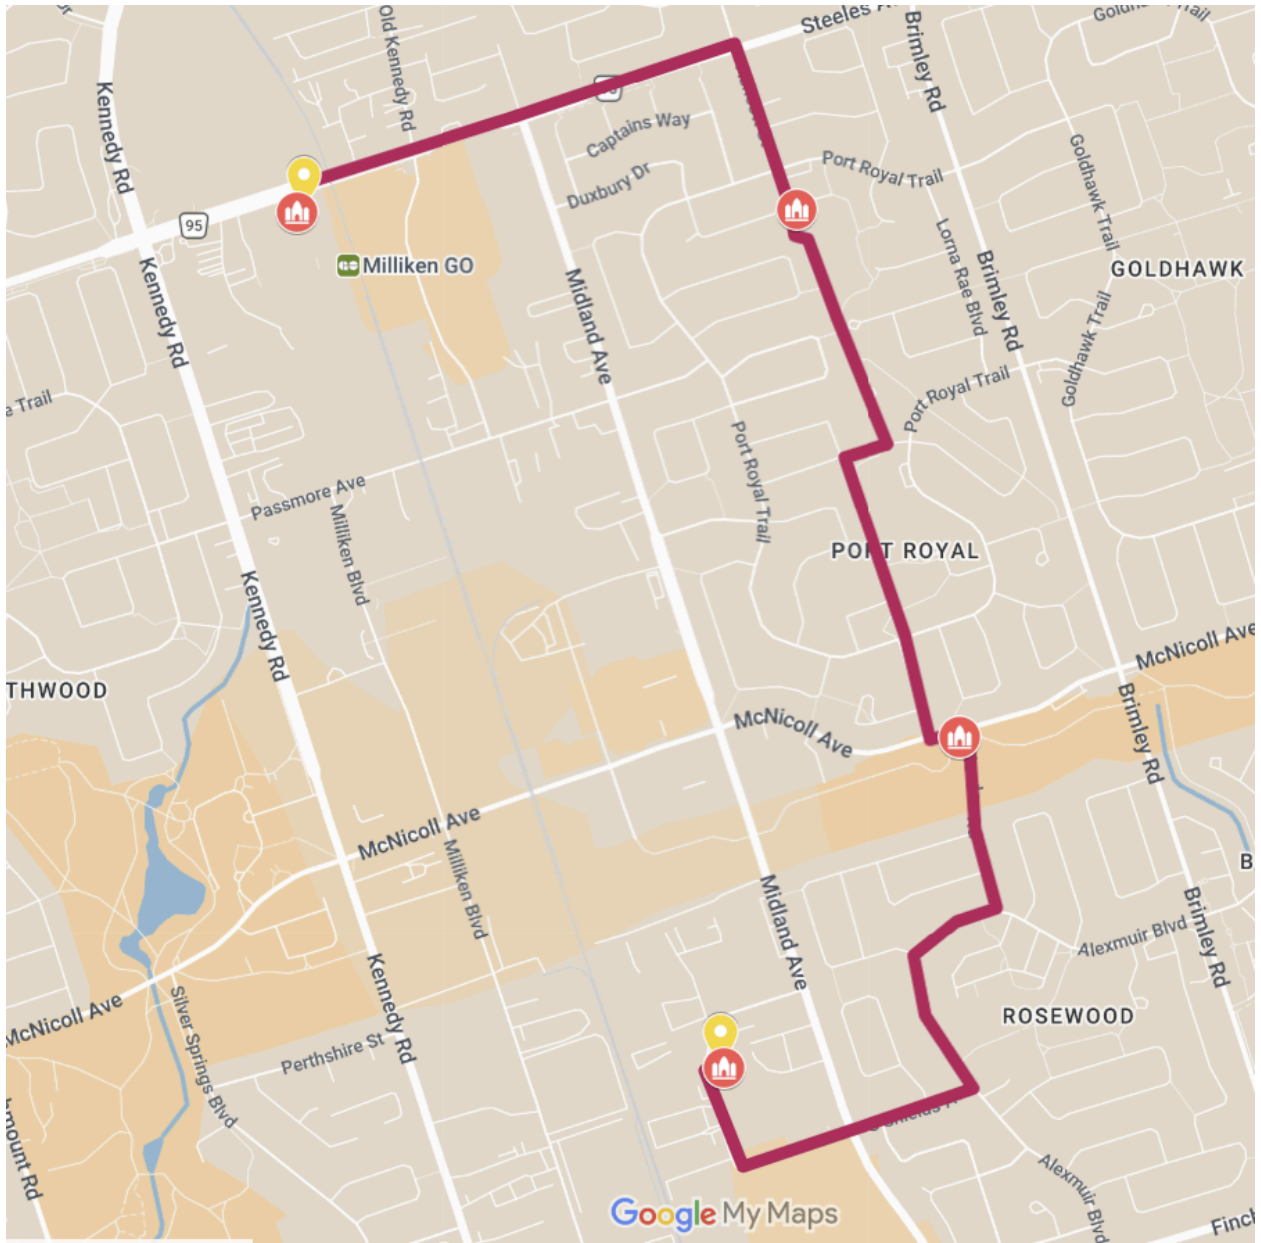

Splendid China Mall

Address: 4675 Steeles Ave E, Scarborough, ON M1V 4S4

Distance: 4247 m

2 — Splendid China Mall to Milliken Mills Community Centre

Address: 4675 Steeles Ave E, Scarborough, ON M1V 4S4

Prayer Point: 3 Clayton Drive, Markham (Milliken Wesleyan Methodist Church) // 288 Clayton Drive, Markham (Toronto Ling Liang Church) // 77 Milliken Meadows Drive, Markham (Markham Christian Community Church)

Markham VIP Cinema

Address: 179 Enterprise Blvd, Markham, ON L6G 0E7

Distance: 2754 m

6 - T&T Supermarket (Woodbine) (Sport Chek Parking Lot) to Canadian Tire (Shoppers Drug Mart Parking Lot)

Address: 9255 Woodbine Ave, Markham, ON L6C 1Y9

Prayer Point: 9580 Woodbine Ave, Markham (Markham Chinese Baptist Church) // 135 Moss Creek Blvd, Markham (Henry White Park, southwest corner of Lucio Ave and Willow Heights Blvd)

Canadian Tire (Shoppers Drug Mart Parking Lot)

Address: 2900 Major Mackenzie Dr E, Markham, ON L6C 0G6

Distance: 2223 m